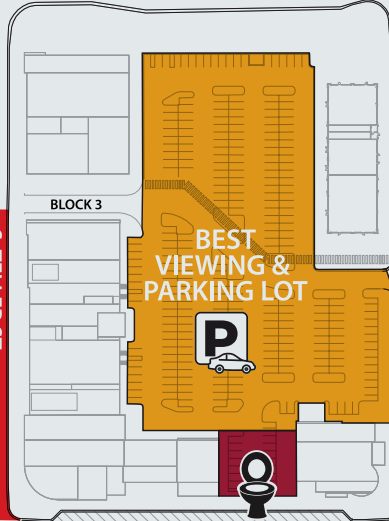

W. ALAMEDA AVE.

S. VANCE ST.

S. TELLER ST.

S. SAULSBURY ST.

W. ALASKA DR.

PORT O LETS

W. ALASKA DR.

S. VANCE ST.

S. UPHAM ST.

S. TELLER ST.

S. SAULSBURY ST.

W. VIRGINIA AVE.

DRONE LAUNCH CLOSSES AT 3 p.m.

BELMAR SQUARE PARK

W. CUSTER AVE.

S. WADSWORTH BLVD.

-  BEST VIEWING AREA
-  STREET CLOSURES
-  PARKING
-  WATER BOTTLE REFILL STATION
-  RESTROOMS & PORT O LETS
-  FIRST AID SERVICES & LOST PERSONS REUNIFICATION
-  VENDORS