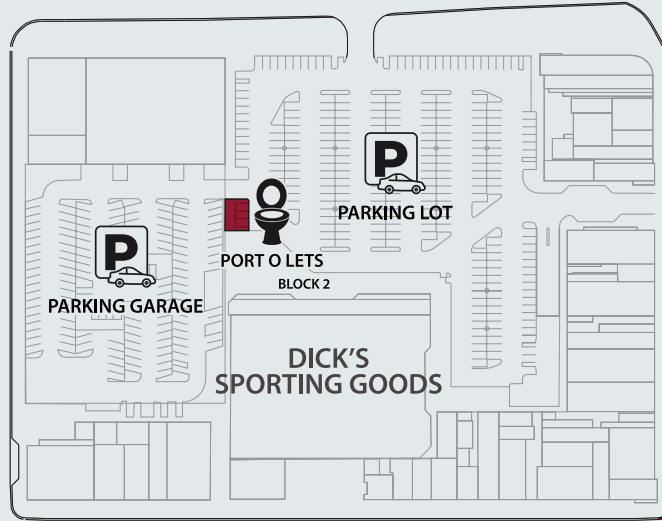

W. ALAMEDA AVE.

S. VANCE ST.

S. TELLER ST.

S. SAULSBURY ST.

W. ALASKA DR.

PORT O LETS

W. ALASKA DR.

S. VANCE ST.

S. UPHAM ST.

S. TELLER ST.

S. SAULSBURY ST.

W. VIRGINIA AVE.

DRONE LAUNCH CLOSSES AT 3 p.m.

BELMAR SQUARE PARK

W. CUSTER AVE.

S. WADSWORTH BLVD.

-  BEST VIEWING AREA
-  STREET CLOSURES
-  PARKING
-  WATER BOTTLE REFILL STATION
-  RESTROOMS & PORT O LETS
-  FIRST AID SERVICES & LOST PERSONS REUNIFICATION
-  VENDORS