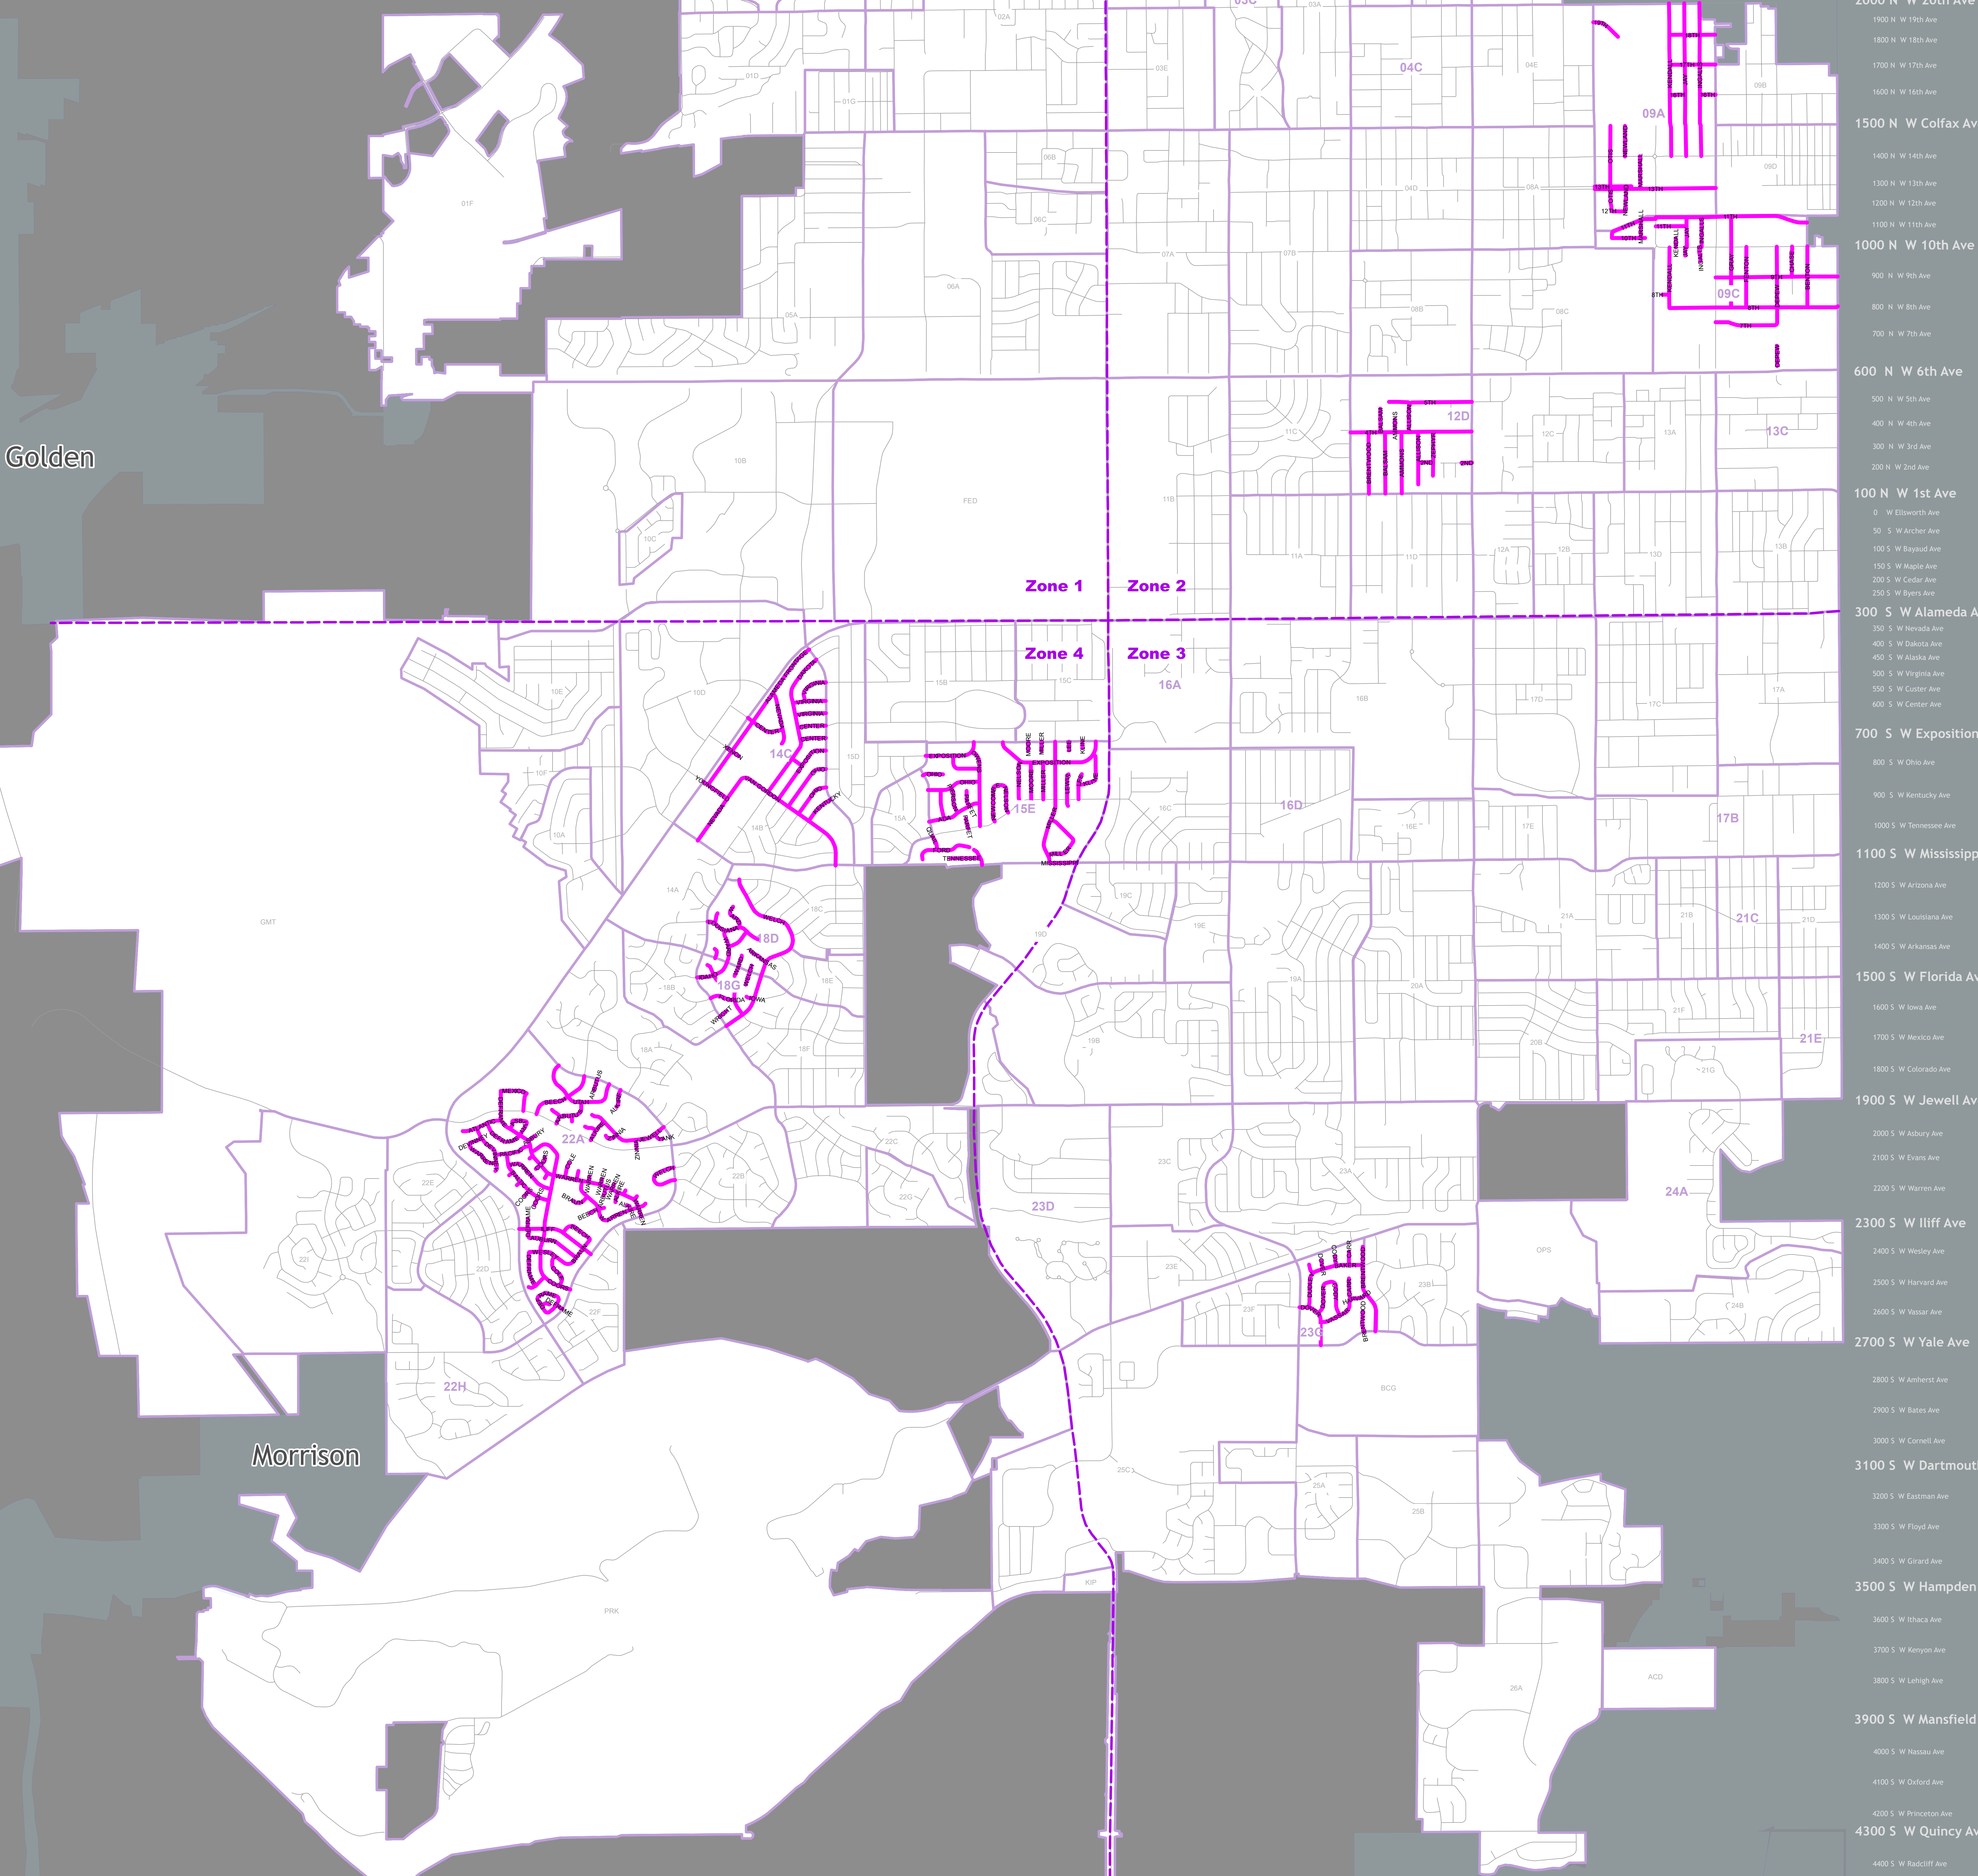

Lakewood Colorado

17200 W Ulysses St
17100 W Terry St
17000 W Liberty St
16900 W Severn St
16800 W Shasta St
16700 W Russell St
16600 W Rogers St
16500 W Quaker St
16400 W Quaker St
16300 W Perry St
16200 W Park St
16100 W Orange St
16000 W Orange St
15900 W Hazel St

2020 Street Resurfacing Program

Public Works Maintenance Division

- Roads
- Grid Boundary
- Neighborhood Areas
- City Boundary
- Adjacent Cities
- Outside City Limits
- Rejuvenation

0 0.25 0.5 1 1.5 2 Miles

Document Name: 2020_StreetResurfacingMapV10 - Copy | Map Date: 1/23/2020

2600 N W 26th Ave
2500 N W 25th Ave
2400 N W 24th Ave
2300 N W 23rd Ave
2200 N W 22nd Ave
2100 N W 21st Ave
2000 N W 20th Ave
1900 N W 19th Ave
1800 N W 18th Ave
1700 N W 17th Ave
1600 N W 16th Ave
1500 N W Colfax Ave
1400 N W 14th Ave
1300 N W 13th Ave
1200 N W 12th Ave
1100 N W 11th Ave
1000 N W 10th Ave
900 N W 9th Ave
800 N W 8th Ave
700 N W 7th Ave
600 N W 6th Ave
500 N W 5th Ave
400 N W 4th Ave
300 N W 3rd Ave
200 N W 2nd Ave
100 N W 1st Ave
0 W Ellsworth Ave
50 S W Archer Ave
100 S W Bayaud Ave
150 S W Maple Ave
200 S W Cedar Ave
250 S W Byers Ave
300 S W Alameda Ave
400 S W Nevada Ave
500 S W Dakota Ave
600 S W Alaska Ave
700 S W Virginia Ave
800 S W Custer Ave
900 S W Center Ave
1000 S W Exposition Ave
1100 S W Ohio Ave
1200 S W Kentucky Ave
1300 S W Tennessee Ave
1400 S W Mississippi Ave
1500 S W Arkansas Ave
1600 S W Florida Ave
1700 S W Iowa Ave
1800 S W Mexico Ave
1900 S W Colorado Ave
2000 S W Jewell Ave
2100 S W Ashbury Ave
2200 S W Evans Ave
2300 S W Warren Ave
2400 S W Iliff Ave
2500 S W Wesley Ave
2600 S W Harvard Ave
2700 S W Vassar Ave
2800 S W Yale Ave
2900 S W Amherst Ave
3000 S W Bates Ave
3100 S W Cornell Ave
3200 S W Dartmouth Ave
3300 S W Eastman Ave
3400 S W Floyd Ave
3500 S W Grand Ave
3600 S W Hampden Ave
3700 S W Itasca Ave
3800 S W Kenyon Ave
3900 S W Lehigh Ave
4000 S W Mansfield Ave
4100 S W Nassau Ave
4200 S W Oxford Ave
4300 S W Princeton Ave
4400 S W Quincy Ave
4500 S W Racine Ave
4600 S W Stanford Ave
4700 S W Tufts Ave
4800 S W Union Ave
4900 S W Layton Ave
5000 S W Chamargo Ave
5100 S W Grand Ave
5200 S W Bellevue Ave
5300 S W Progress Ave
5400 S W Pruit Ave
5500 S W Berry Ave
5600 S W Powers Ave
5700 S W Lily Ave
5800 S W Ida Ave
5900 S W Bowles Ave