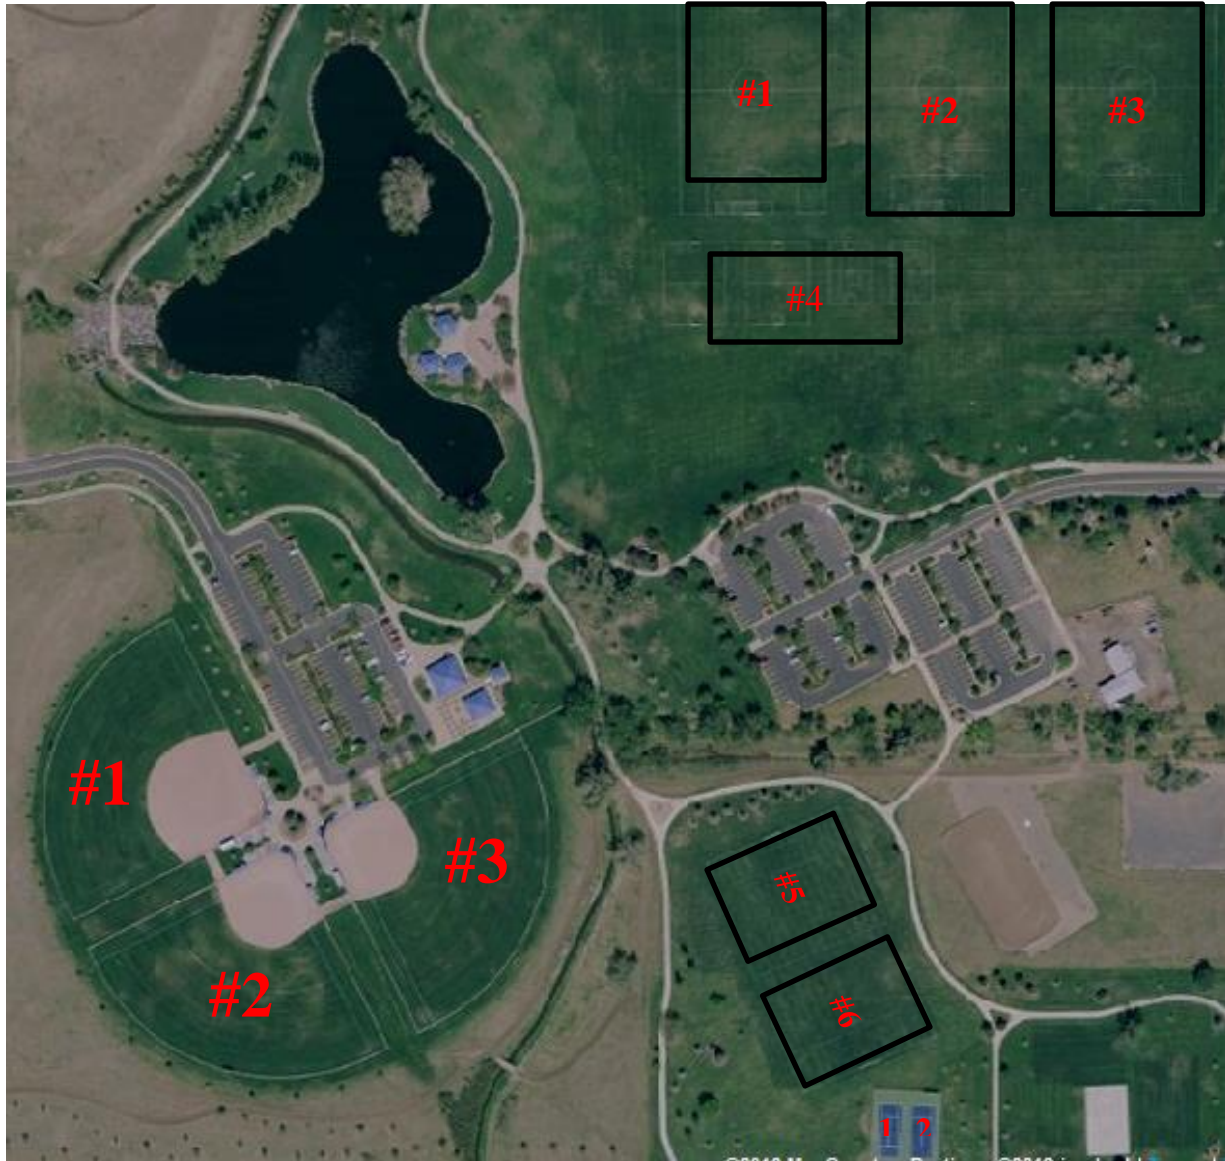

Addenbrooke Park

600 S. Kipling Parkway, Lakewood 80226

Field/Court

Baseball/Softball Field #1
 Baseball/Softball Field #2
 Baseball/Softball Field #3

Dimensions

300'
 300'
 300'

Tennis Court #1
 Tennis Court #2
 Pickleball (4 courts)

Field/Court

Soccer Field #1
 Soccer Field #2
 Soccer Field #3
 Soccer Field #4
 Soccer Field #5
 Soccer Field #6

Dimensions

105 x 70 yards
 120 x 70 yards
 120 x 70 yards
 75 x 50 yards
 70 x 50 yards
 70 x 50 yards