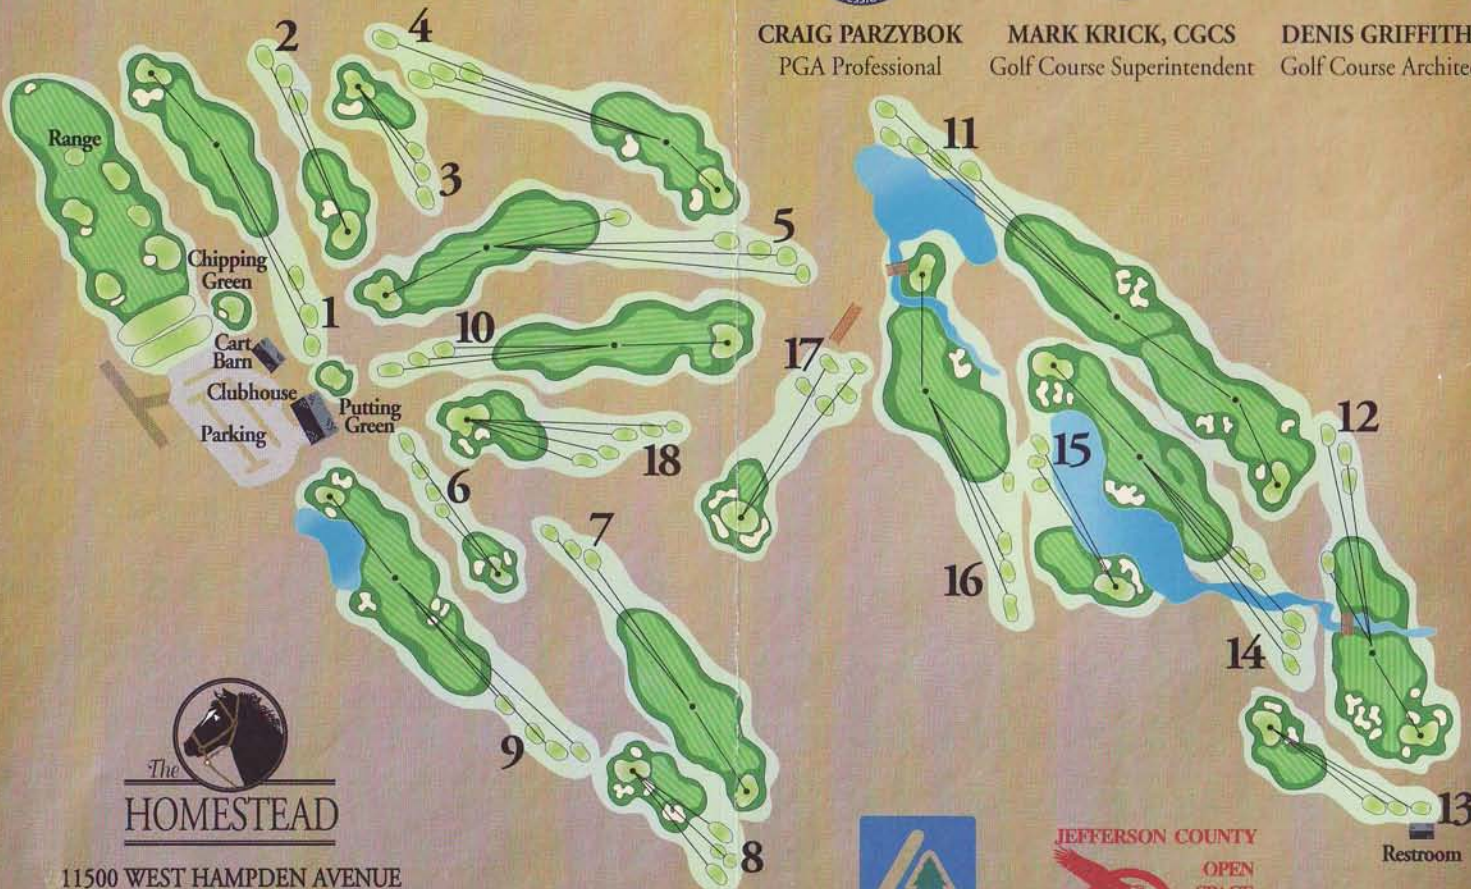

CRAIG PARZYBOK
PGA Professional

MARK KRICK, CGCS
Golf Course Superintendent

DENIS GRIFFITHS
Golf Course Architect

11500 WEST HAMPDEN AVENUE
LAKEWOOD, COLORADO 80227
720-963-5181

LAKEWOOD, COLORADO