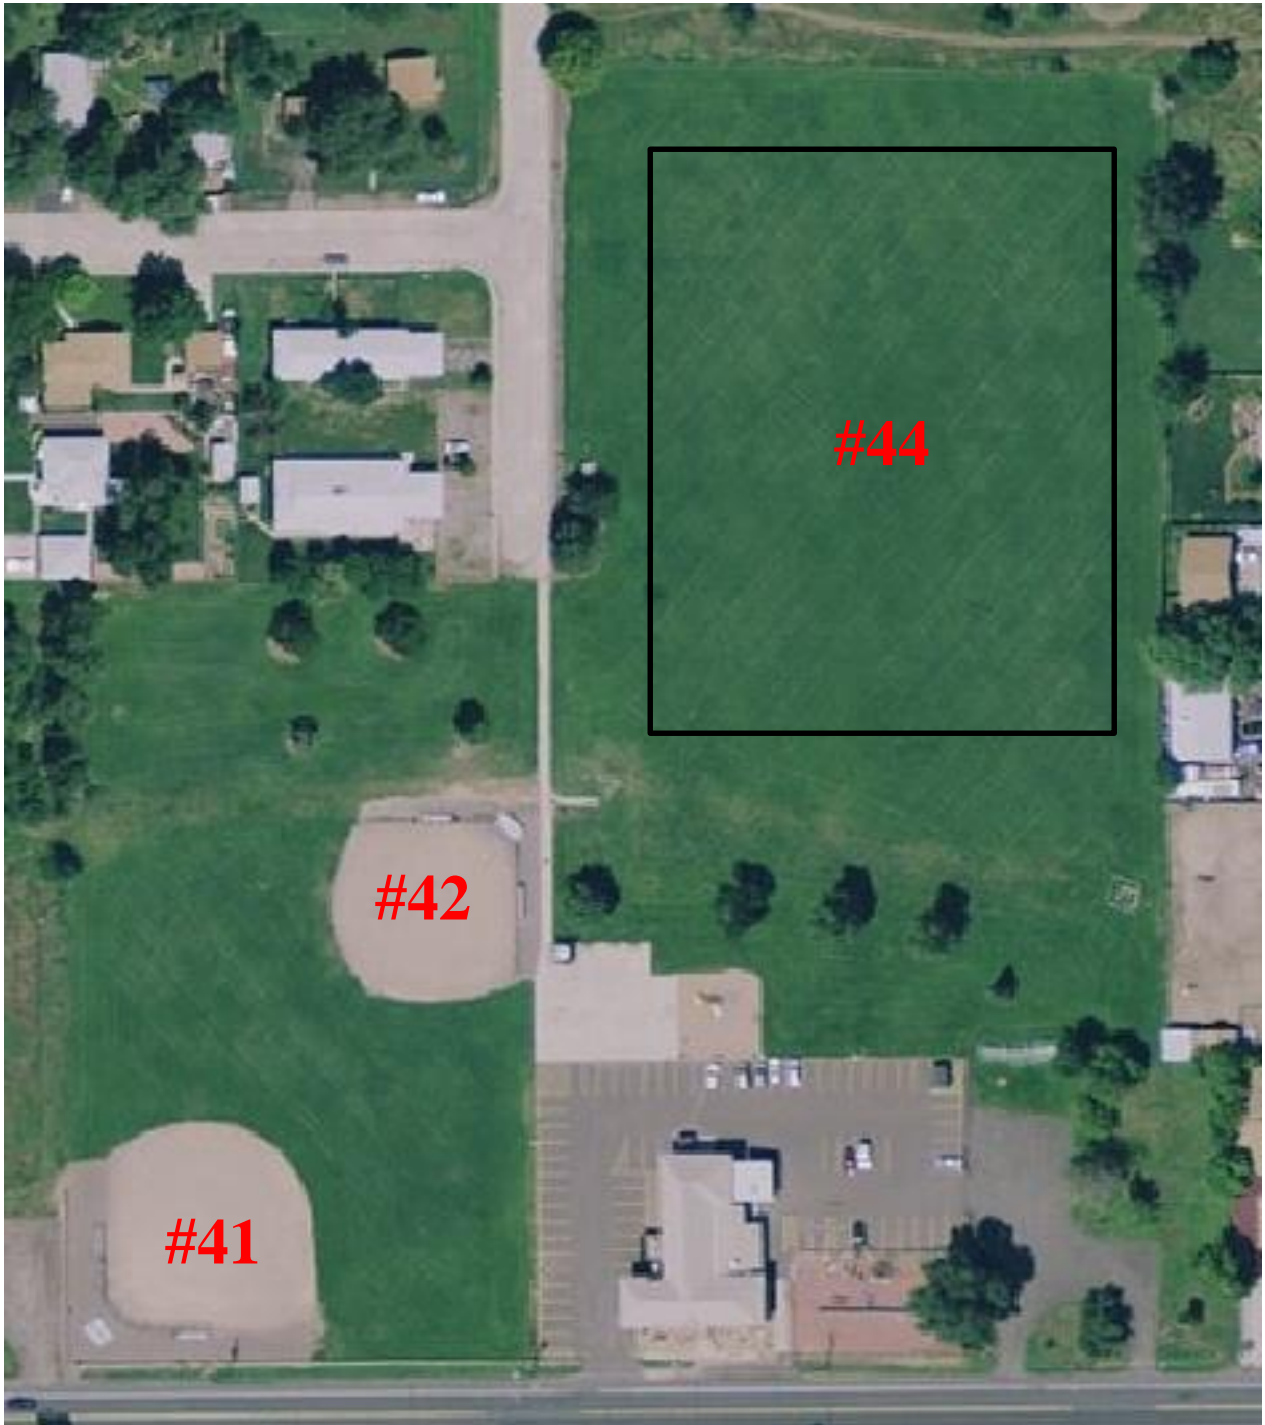

Washington Heights Park

6375 W. 1st Ave, Lakewood 80226

Field

Baseball/Softball Field #41
Baseball/Softball Field #42

Dimensions

No Fence
No Fence

Field

Soccer/Football #44

Dimensions

180 x 110 yards