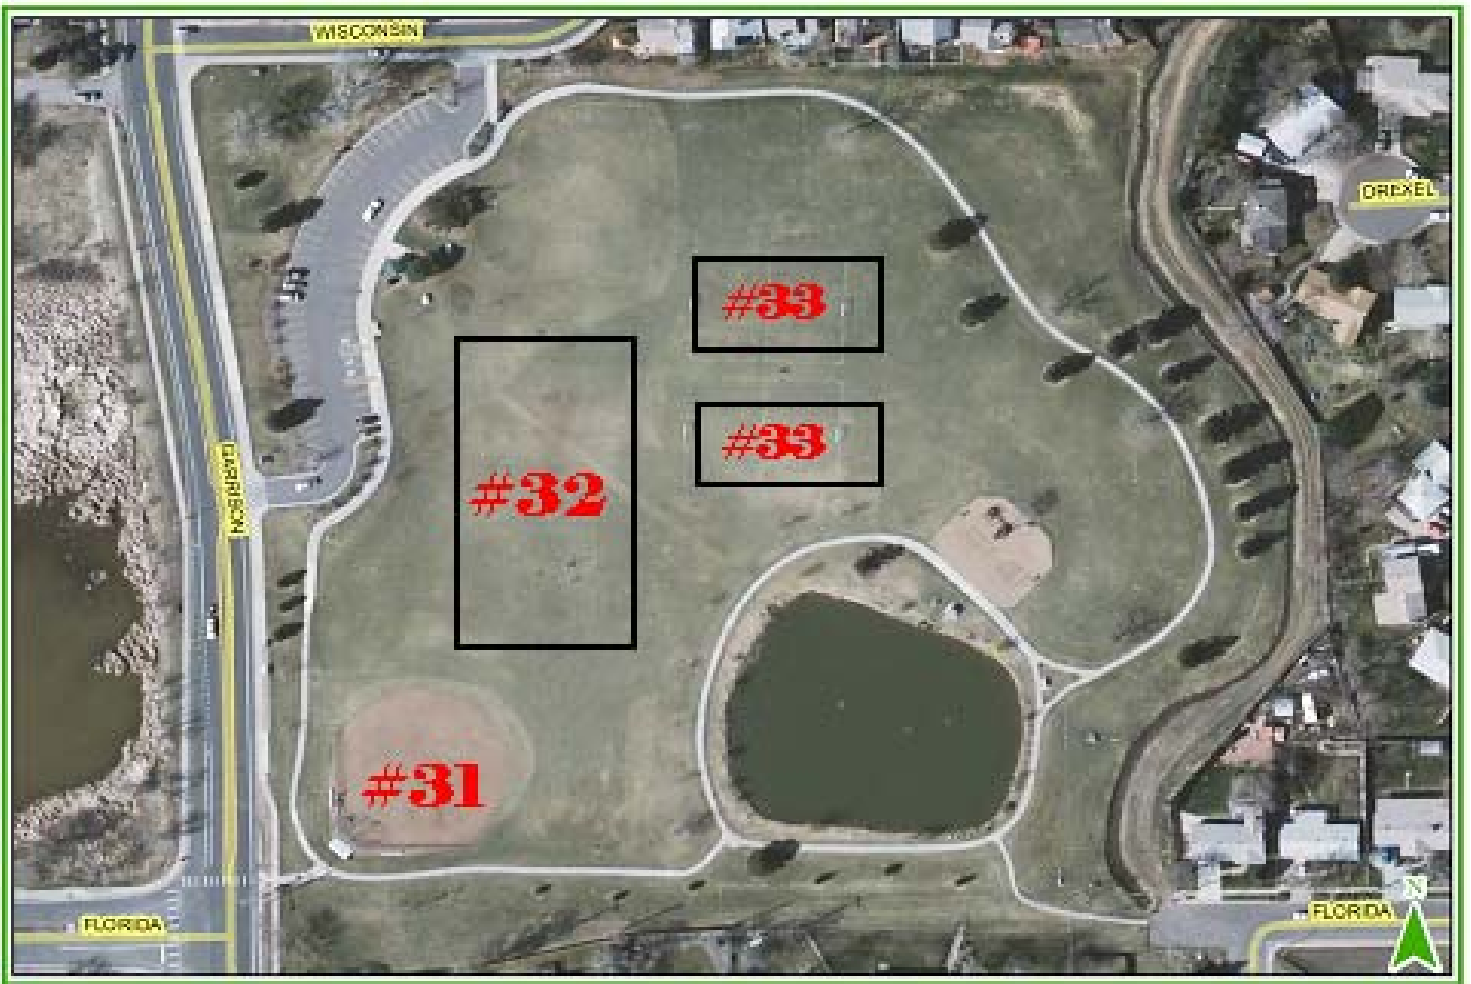

# Green Gables Park

1450 S. Garrison St.

- #31 Baseball/Softball
- #32 Football 60 yard
- #33a Soccer Mini Field
- #33b Soccer Mini Field