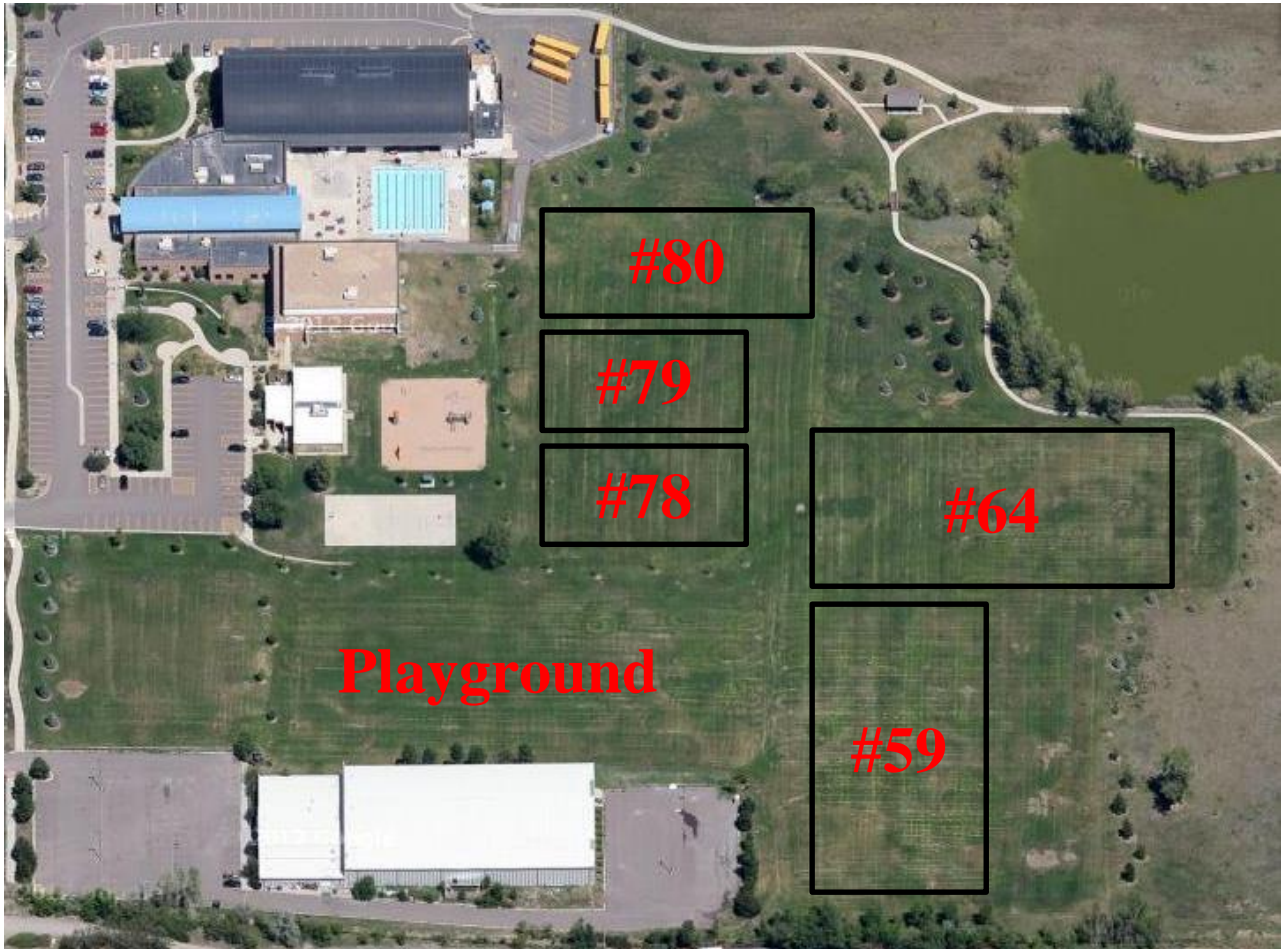

Carmody Park

2200 S. Kipling St, Lakewood 80227

Field

- Soccer #59
- Soccer #64
- Soccer #78
- Soccer #79
- Soccer #80

Dimensions

- 120 yards x 60 yards
- 120 yards x 60 yards
- Mini Field 30 x 40 yards
- Mini Field 30 x 40 yards
- 80 yards x 40 yards