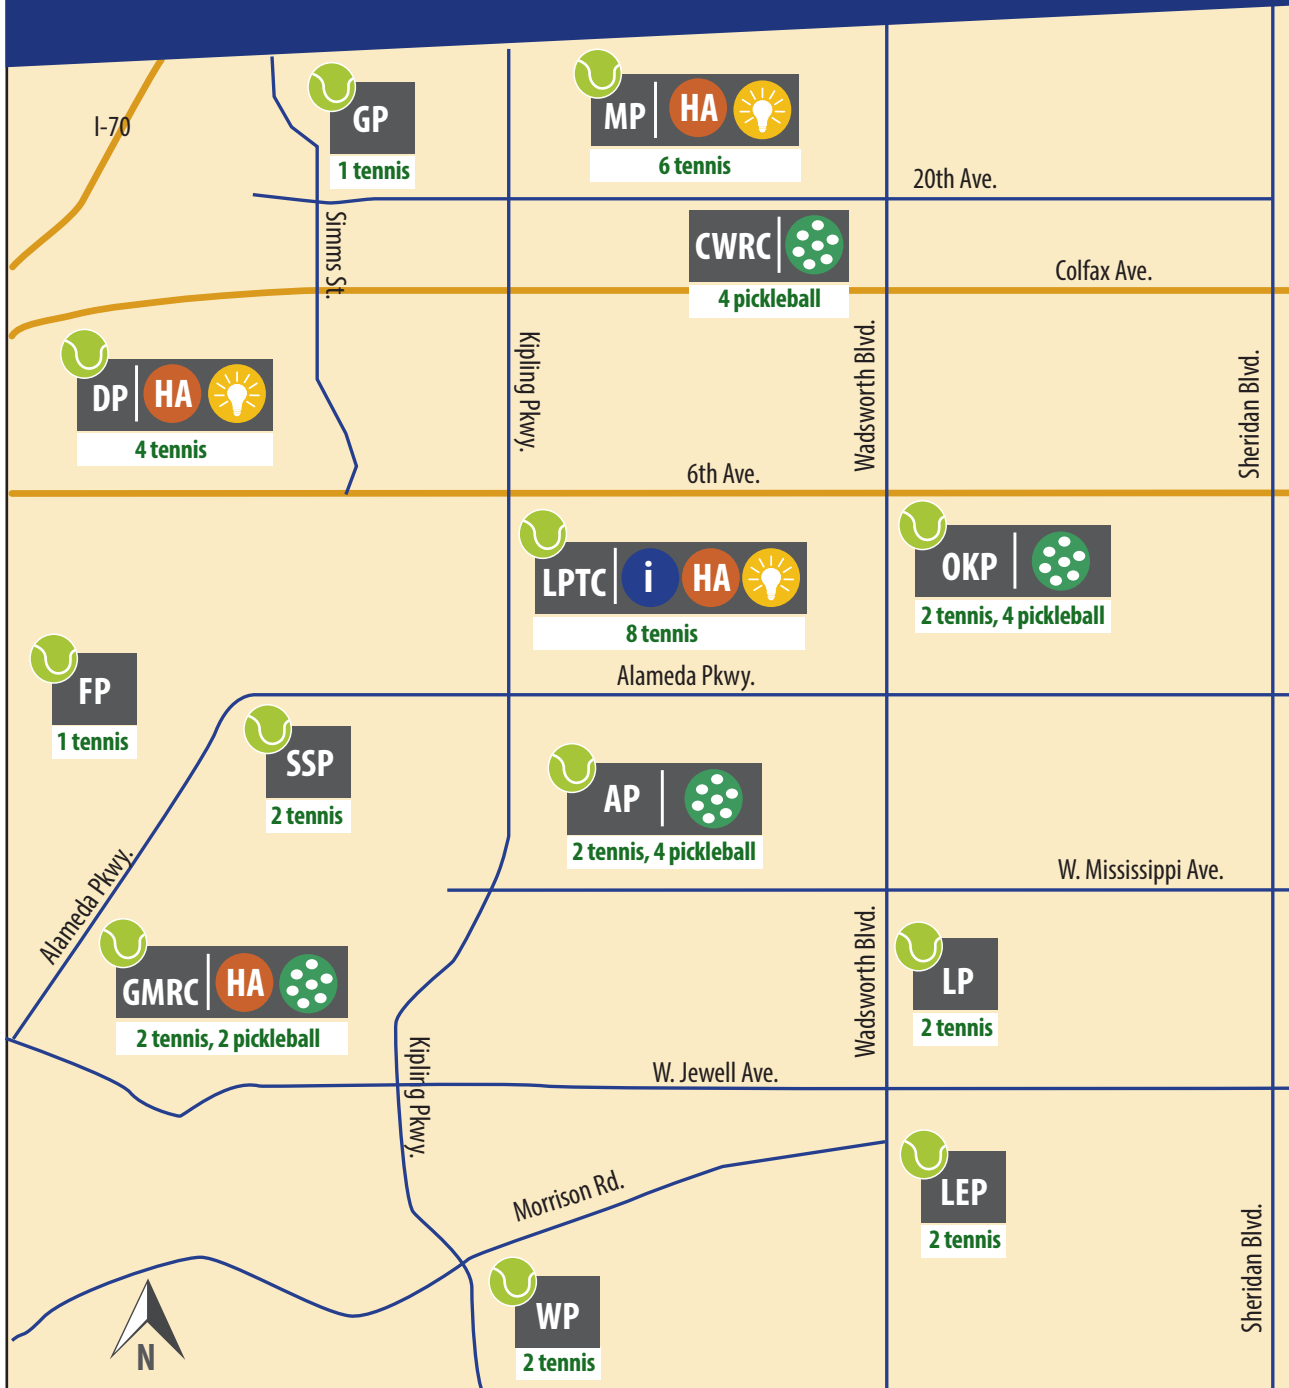

Lakewood Cultural Center: 303.987.7876
Lakewood Heritage Center: 303.987.7850
Washington Heights Art Center: 303.987.5436

Fox Hollow Golf Course: 303.986.7888
Homestead Golf Course: 720.963.5181

City Services

**LAKEWOOD
TENNIS/
PICKLEBALL MAP**

*A guide to public tennis and pickleball
courts in Lakewood.*

LAKEWOOD TENNIS/PICKLEBALL MAP

LEGEND

-  LPTC Information*
-  High Activity**
-  Lights
-  Pickleball

* Lakewood Park Tennis Center will feature a full menu of programs, instruction and league play. While fees will be charged for drop-in court use, LPTC will offer designated times for free drop in play for Lakewood residents. For designated free times, please visit www.LakewoodParkTennis.com or call 720.460.1530.

** Daniels Park, Green Mountain Recreation Center, Morse Park and Lakewood Park Tennis Center are rated high activity due to various programs run throughout the year. For the availability of these courts, contact BreBer@Lakewood.org or 303.987.4806.

- AP**- Addenbrooke Park | 600 S. Kipling Pkwy.
- CWRC**- Charles Whitlock Recreation Center | 1555 Dover St.
- DP**- Daniels Park | 1315 Welch St.
- FP**- Foothills Park | 12800 W. Virginia Ave.
- GP**- Graham Park | 2343 Routt St.
- GMRC**- Green Mountain Recreation Center | 13198 W. Green Mountain Dr.
- LEP**- Lakewood Estates Park | 5954 W. Iliff Dr.
- LPTC**- Lakewood Park Tennis Center | 150 S. Kipling Pkwy.
- LP**- Lasley Park | 1401 S. Kendall St.
- MP**- Morse Park | 8180 W. 20th Ave.
- OKP**- O'Kane Park | 7101 W. 1st Ave.
- SSP**- South Simms Street Park | 544 S. Simms St.
- WP**- Westborough Park | 9600 W. Dartmouth Pl.